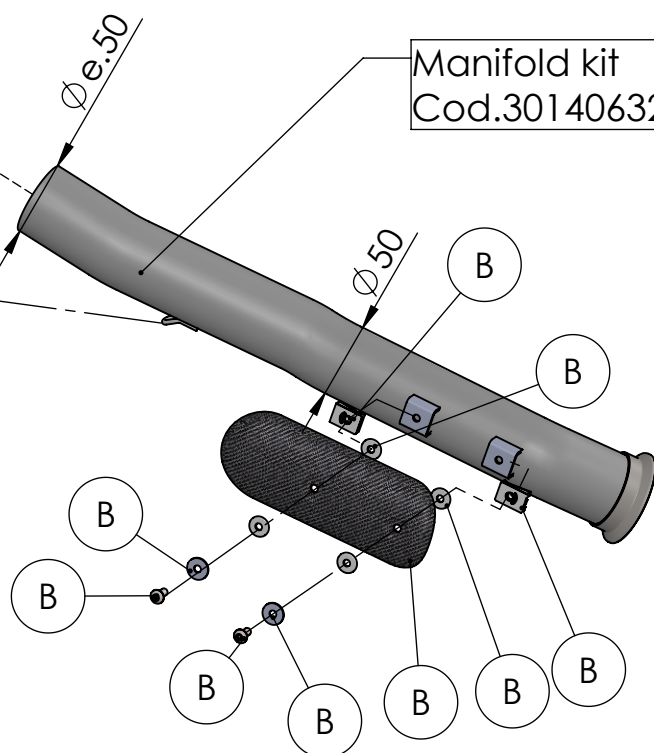

Carbon end cap set
Cod.3014000701R

E13 92R - 01 10399

Muffler repack kit
Cod.414205R

Muffler kit
Cod.3014063481R

S.s end cap set
Cod.307242711R

Outer sleeve
replacement kit
Cod.3014063010VLR

Spring and rubber
replacement kit
Cod.303949001R

Belts and rivets kit
Cod.088425010R

Manifold kit
Cod.3014063202R

ART. 14063 - SPARE PARTS

KTM 790 ADVENTURE/R - 890 ADVENTURE/L (A2)/R/RALLY
(Fits with original panniers) (also fits 35kW version)

- (A) FITTING KIT Cod. 3014063601R,
- (B) CARBON COVER KIT cod. 306974002R