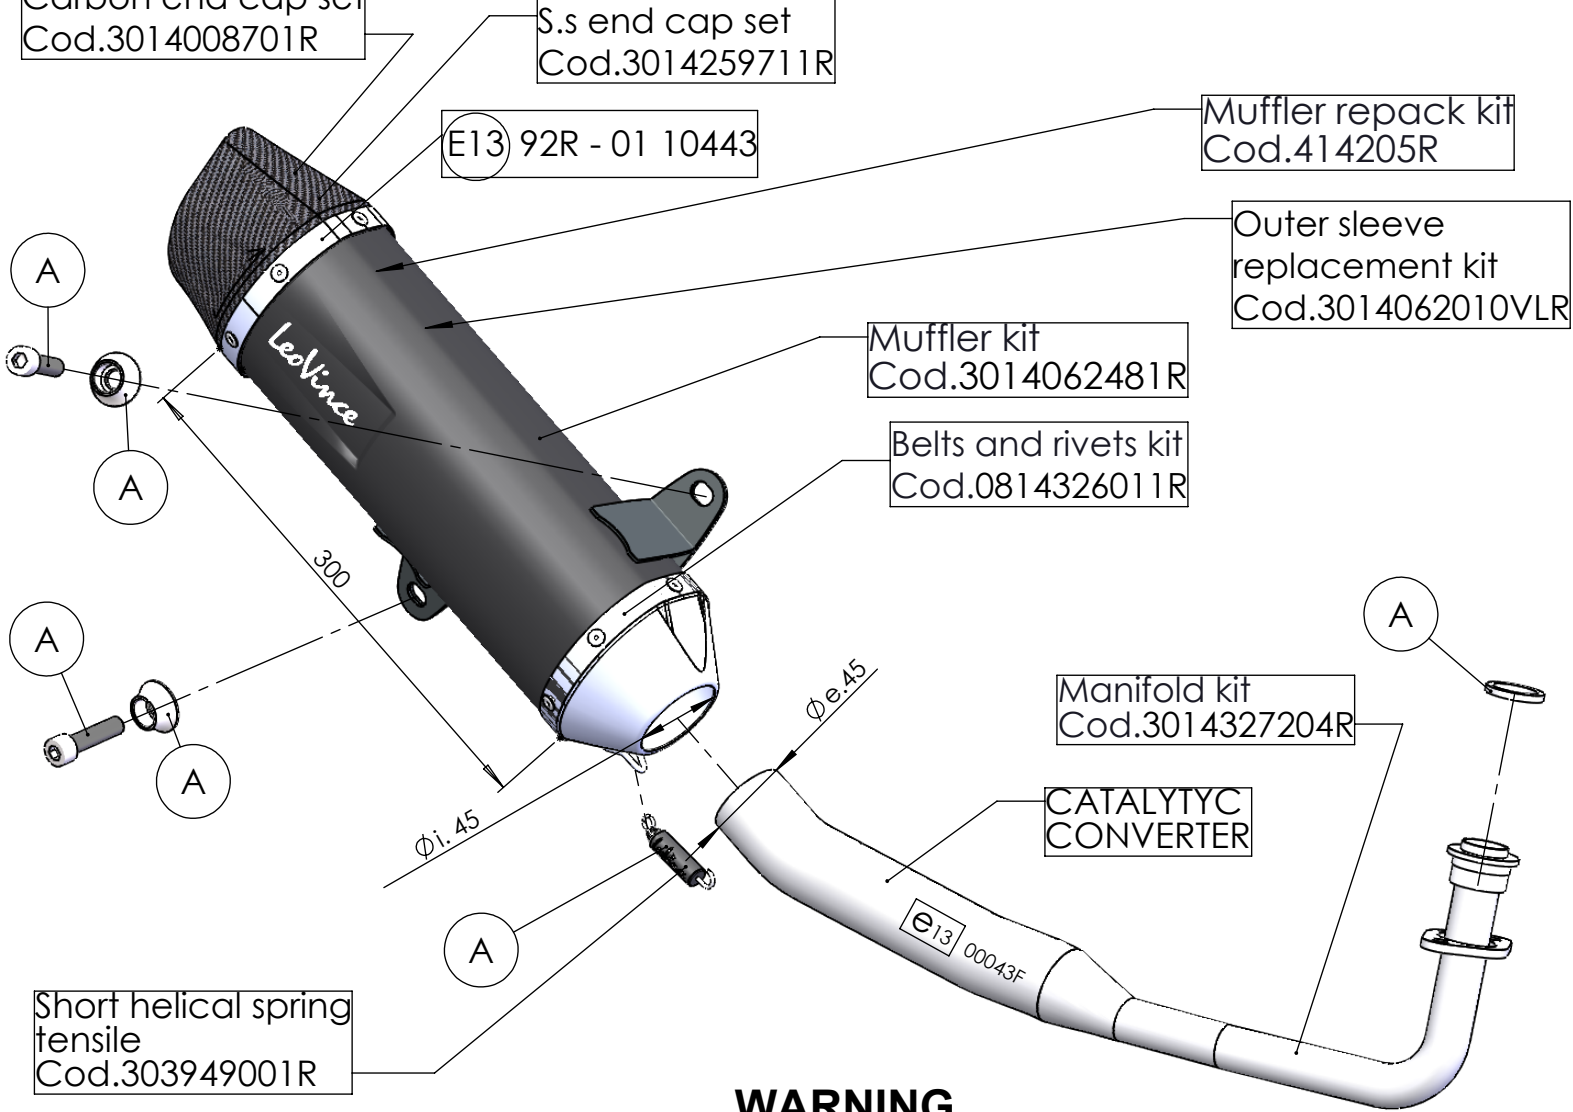

DB-Killer N°63
Cod.3014225801

Bushing
Cod. 204640

Flange 43E Sp. 5mm
Cod. 206308

Carbon end cap set
Cod.3014008701R

S.s end cap set
Cod.3014259711R

E13 92R - 01 10443

Muffler repack kit
Cod.414205R

Outer sleeve
replacement kit
Cod.3014062010VLR

Muffler kit
Cod.3014062481R

Belts and rivets kit
Cod.0814326011R

Manifold kit
Cod.3014327204R

CATALYTIC
CONVERTER

Short helical spring
tensile
Cod.303949001R

WARNING

it is advisable to optimize the carburation by remapping the stock ECU or by adopting an additional ECU unit.

ART.14062K- SPARE PARTS

HONDA PCX 125

(A) FITTING KIT Cod. 3014327601R