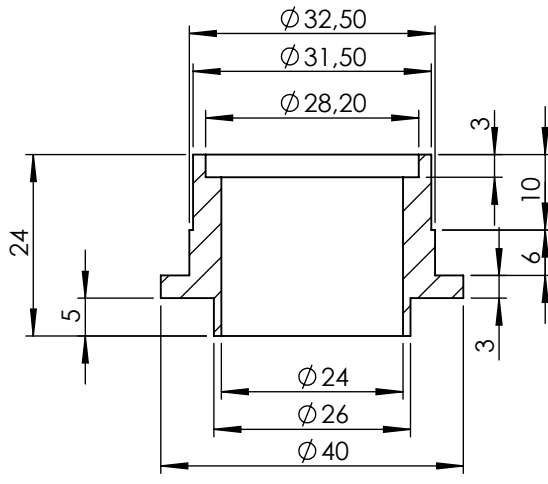

DB-Killer N°63
Cod.3014225801

Bushing
Cod. 204640

Flange 43E Sp. 5mm
Cod. 206308

Carbon end cap set
Cod.3014008701R

S.s end cap set
Cod.3014259711R

E13 92R - 01 10443

Muffler repack kit
Cod.414205R

Outer sleeve
replacement kit
Cod.3014062010VLR

Muffler kit
Cod.3014062481R

Belts and rivets kit
Cod.0814326011R

Manifold kit
Cod.3014327204R

CATALYTIC
CONVERTER

Short helical spring
tensile
Cod.303949001R

WARNING

it is advisable to optimize the carburation by remapping the stock ECU or by adopting an additional ECU unit.

ART.14062K- SPARE PARTS

HONDA PCX 125

(A) FITTING KIT Cod. 3014327601R