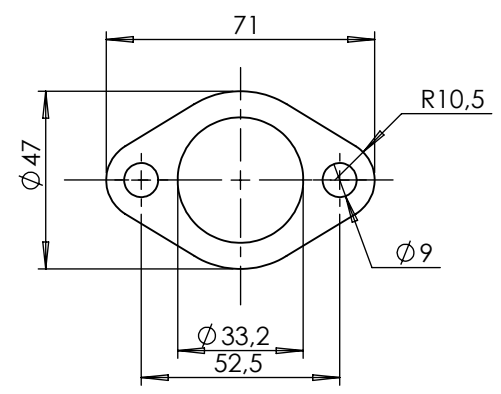

DB-Killer N°63
Cod.3014225801

Bushing
Cod. 204640

Flange 43E Sp. 5mm
Cod. 206308

Carbon end cap set
Cod.3014008701R

S.s end cap set
Cod.3014259711R

E13 92R - 01 10443

Muffler repack kit
Cod.414205R

Outer sleeve
replacement kit
Cod.3014062010VLR

Muffler kit
Cod.3014062481R

Belts and rivets kit
Cod.0814326011R

Manifold kit
Cod.3014327204R

CATALYTIC
CONVERTER

Short helical spring
tensile
Cod.303949001R

WARNING

it is advisable to optimize the carburation by remapping the stock ECU or by adopting an additional ECU unit.

ART.14062K- SPARE PARTS

HONDA PCX 125

(A) FITTING KIT Cod. 3014327601R