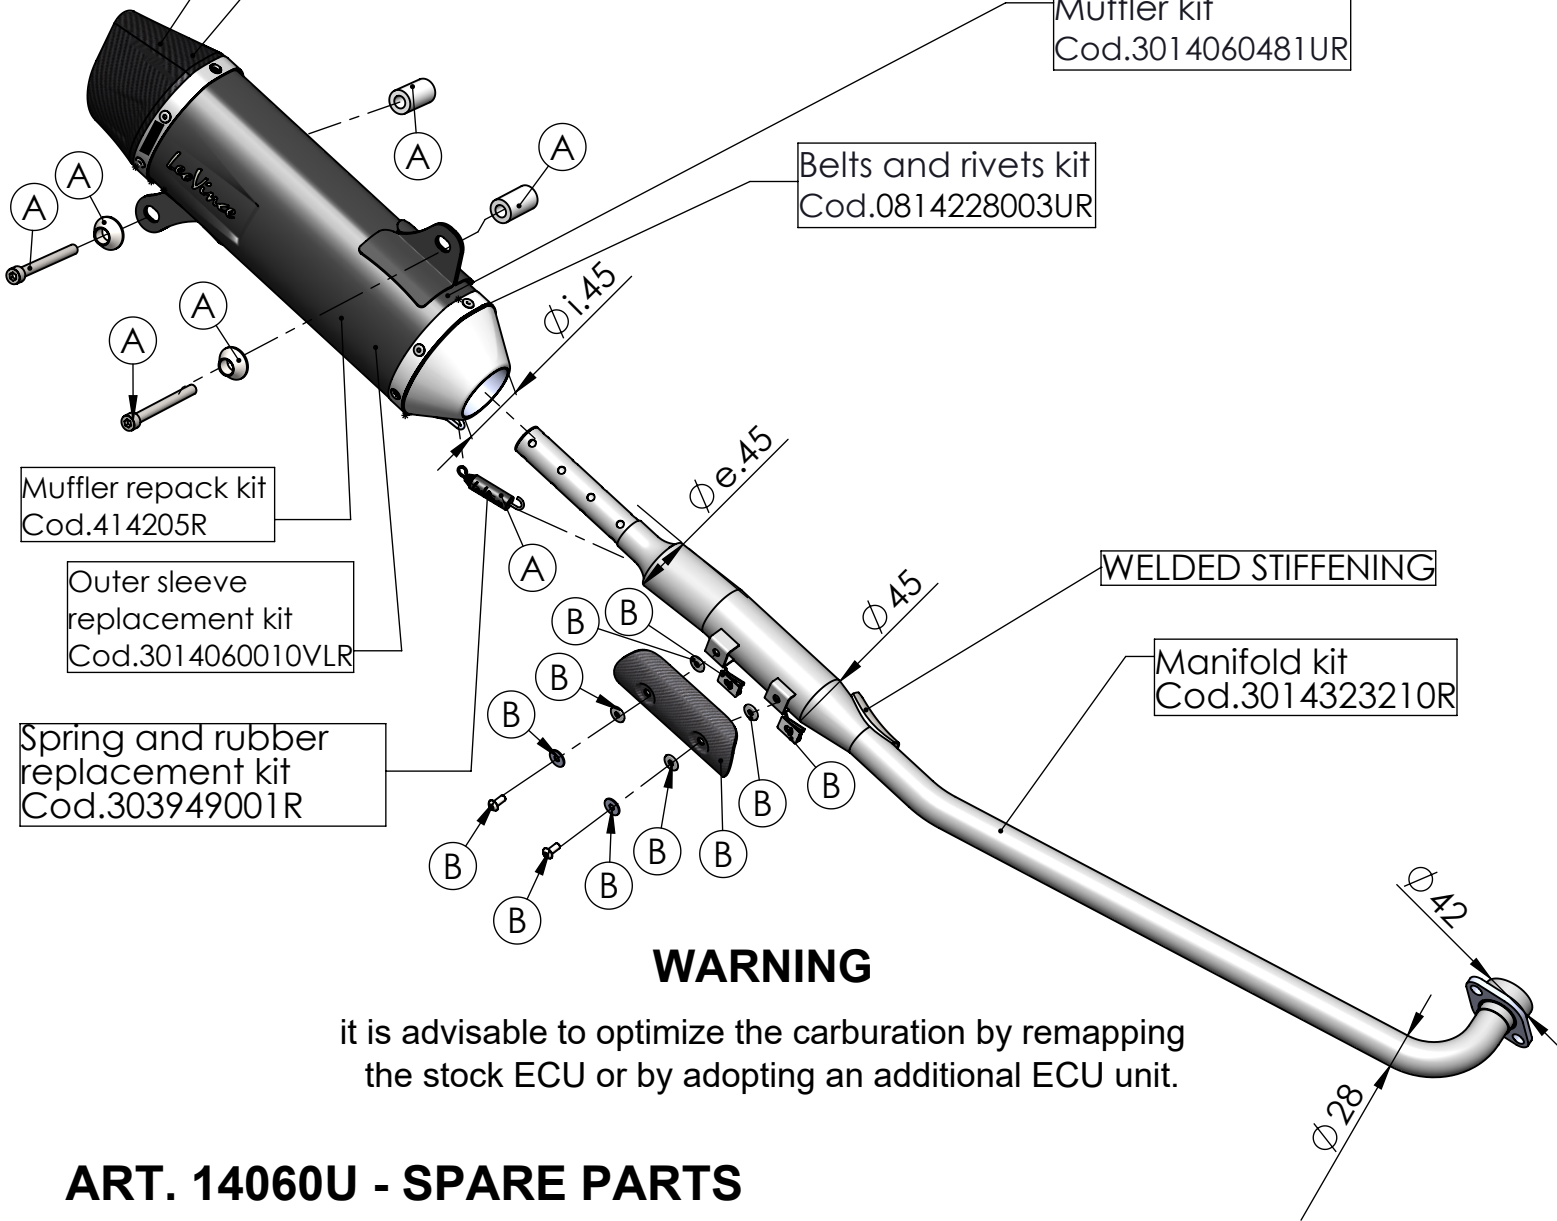

Db-killer N°63
Cod.3014225801

bushing
cod.206566

Flange
cod.206567

Carbon end cap set
Cod.3014008701R

End cap set
Cod.3014259711R

Muffler kit
Cod.3014060481UR

Belts and rivets kit
Cod.0814228003UR

Muffler repack kit
Cod.414205R

Outer sleeve
replacement kit
Cod.3014060010VLR

WELDED STIFFENING

Manifold kit
Cod.3014323210R

Spring and rubber
replacement kit
Cod.303949001R

WARNING

it is advisable to optimize the carburation by remapping the stock ECU or by adopting an additional ECU unit.

ART. 14060U - SPARE PARTS

YAMAHA 125 X-MAX / IRON MAX

(A) FITTING KIT Cod. 3014323601R

(B) CARBON COVER KIT Cod. 306974002R