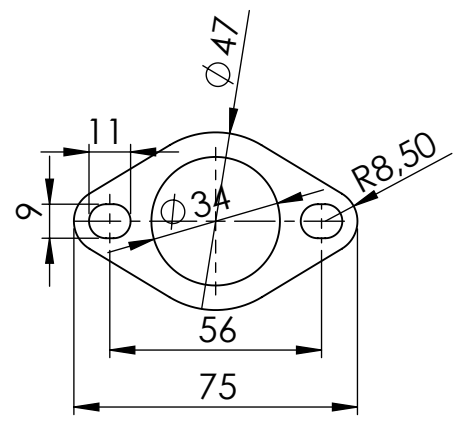

Db-killer N°63
Cod.3014225801

bushing
cod.206566

Flange
cod.206567

Carbon end cap set
Cod.3014008701R

End cap set
Cod.3014259711R

Muffler kit
Cod.3014060481UR

Belts and rivets kit
Cod.0814228003UR

Muffler repack kit
Cod.414205R

Outer sleeve
replacement kit
Cod.3014060010VLR

WELDED STIFFENING

Manifold kit
Cod.3014323210R

Spring and rubber
replacement kit
Cod.303949001R

WARNING

it is advisable to optimize the carburation by remapping the stock ECU or by adopting an additional ECU unit.

ART. 14060U - SPARE PARTS

YAMAHA 125 X-MAX / IRON MAX

(A) FITTING KIT Cod. 3014323601R

(B) CARBON COVER KIT Cod. 306974002R