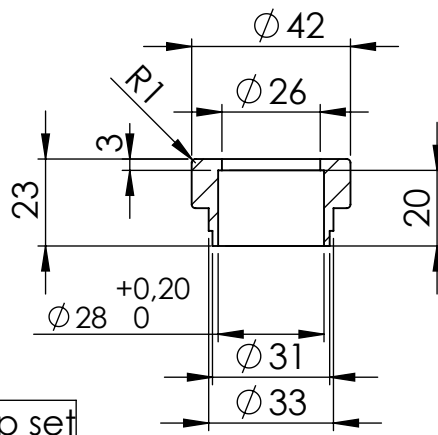

Db-killer N°63
Cod.3014225801

bushing
cod.206566

Flange
cod.206567

Carbon end cap set
Cod.3014008701R

End cap set
Cod.3014259711R

Muffler kit
Cod.3014060481UR

Belts and rivets kit
Cod.0814228003UR

Muffler repack kit
Cod.414205R

Outer sleeve
replacement kit
Cod.3014060010VLR

WELDED STIFFENING

Manifold kit
Cod.3014323210R

Spring and rubber
replacement kit
Cod.303949001R

WARNING

it is advisable to optimize the carburation by remapping the stock ECU or by adopting an additional ECU unit.

ART. 14060U - SPARE PARTS

YAMAHA 125 X-MAX / IRON MAX

(A) FITTING KIT Cod. 3014323601R

(B) CARBON COVER KIT Cod. 306974002R