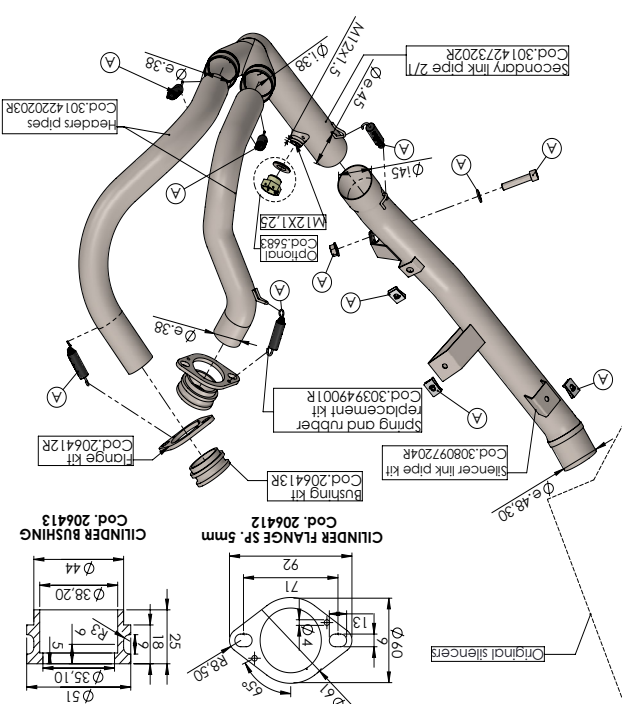

ART. 8097 HEADERS PIPES

HONDA CRF 1000 L AFRICA TWIN / ADVENTURE SPORTS
(Compatible with stock exhaust only,
not compatible with LeoVince slip-on)

TYPE: SD06; 1/1; 2/1; 1/2; 3/1; 2/2; 4/1

HONDA CRF 1000 L AFRICA TWIN / ADVENTURE SPORTS
(Compatible with stock exhaust only, not compatible with LeoVince slip-on)

Ⓐ FITTING KIT Cod. 308089601R

ART. 8097 SPARE PARTS

it is advisable to optimize the carburation by remapping the stock ECU or by adopting an additional ECU unit.

WARNING

HONDA CRF 1000 L AFRICA TWIN / ADVENTURE SPORTS
(Compatible with stock exhaust only, not compatible with LeoVince slip-on)

HEADERS PIPES 2/1 - STAINLESS S.

ART. 8097

it is advisable to optimize the carburation by remapping the stock ECU or by adopting an additional ECU unit.

WARNING