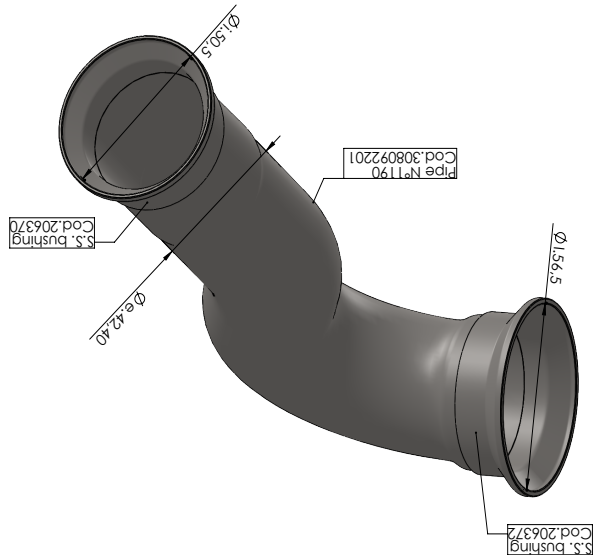

## ART. 8092 CAT ELIMINATOR

**HUSQVARNA SVARTPILEN 401 / VITPILEN 401**  
(Eliminates the catalyst, stock pre-silencer is maintained)

TYPE: HQV 401 var. A1/-, B1/-

CAT ELIMINATOR - COMPATIBLE WITH STOCK SILENCER  
AND LEOVINCE SLIP-ON ART 15119 - 15119B - 15121.

HUSQVARNA VITPILEN 401 - SVARTPILEN 401

ART 8092

WARNING  
It is advisable to optimize the carburation by remapping the stock ECU or by adopting an additional ECU unit.

ORIGINAL ASSEMBLY DRAWING

Replace it with LeoVince  
Art.8092